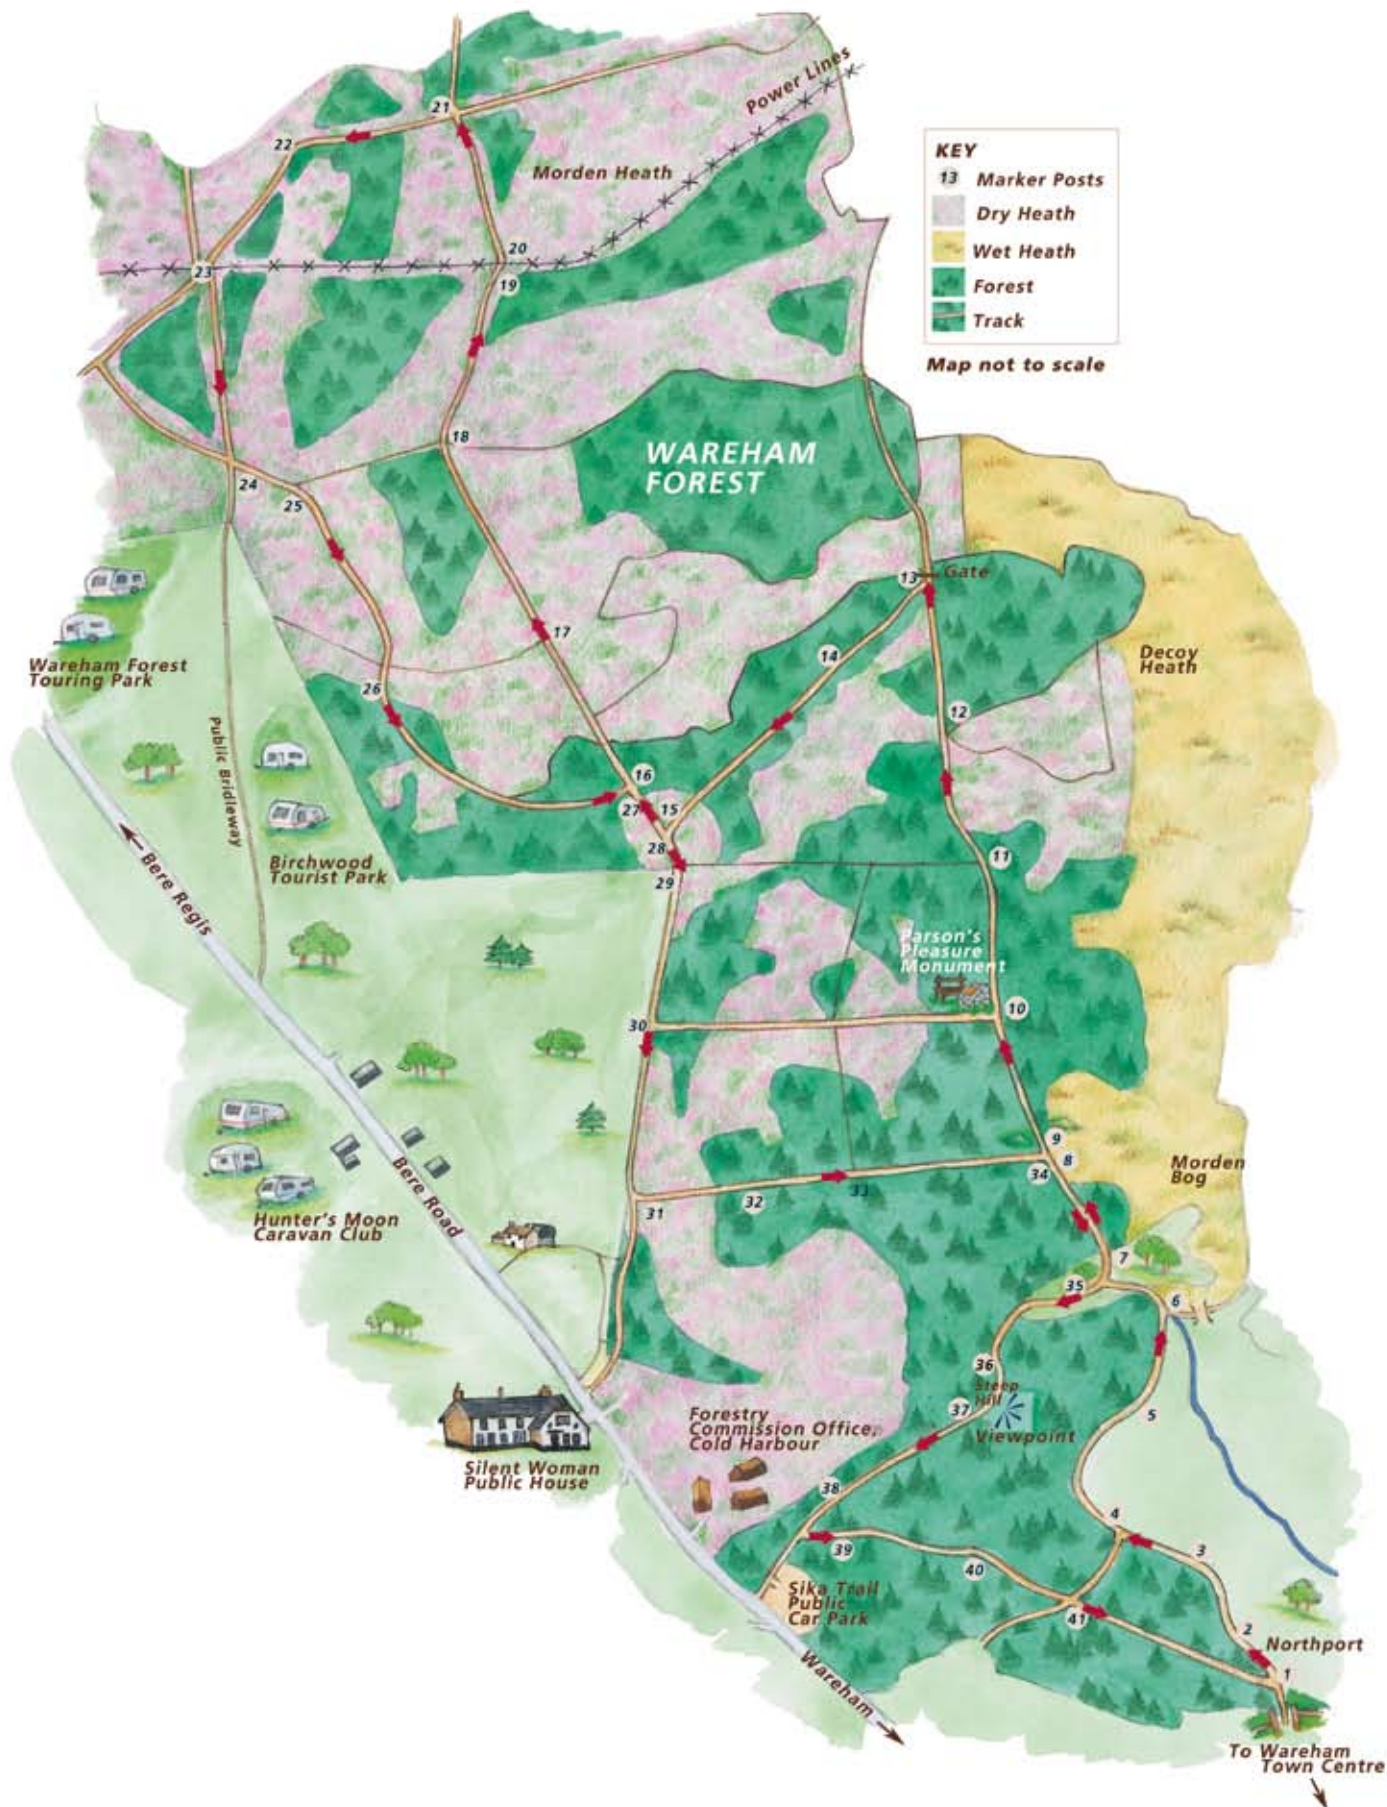

# THE SIKA CYCLE TRAIL

**Please note:** The representation of a track or path is no evidence of a public right of way. This is not a Definitive Map of Rights of Way and has no legal status. Users of all routes shown in this leaflet do so entirely at their own risk and are responsible for their own safety, and the safety of others using the same route. We cannot guarantee that all routes will be passable, particularly in wet weather. Whilst every care has been taken in the production of this leaflet, Purbeck District Council cannot guarantee the accuracy of the information and accepts no responsibility for any errors or omissions.

# what3words

## The simplest way to talk about location

Every 3 metre square of the world has been given a unique combination of **three words**. Used for e-commerce and delivery, navigation, **emergencies** and more.

For your safety whilst walking in the forest, Wareham Forest Tourist Park suggests that you consider downloading the App to your Smart/Android phone. **what3words** makes it easy to find, share and save precise locations, speeding up help from the emergency services.